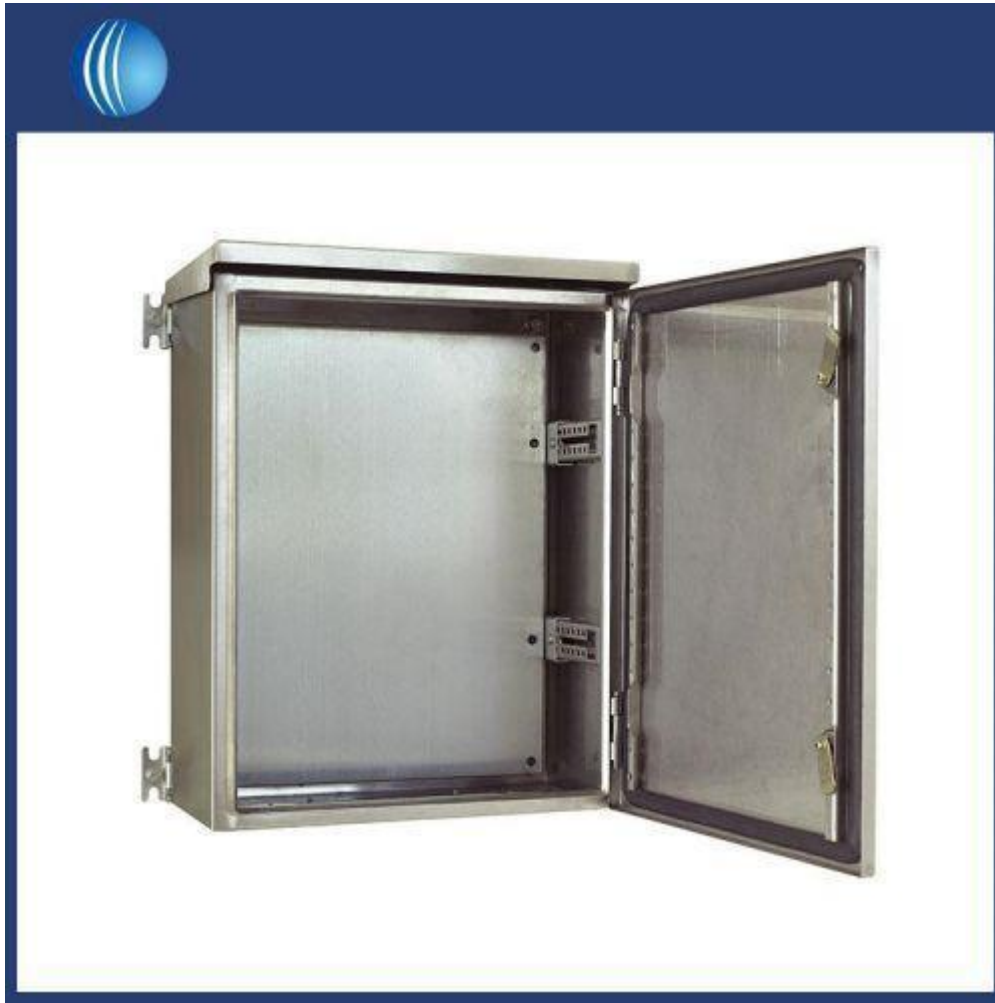

www.hbskyt.com

Hebei Shouke Yuantuo Technology Co., Ltd.

Address: Jingxi Small and Medium-Sized Enterprises Entrepreneurship Base, Shacheng Town Huailai County Zhangjiakou (city) , Hebei, China

Tel:+86-15832266315

E-mail: Wendy@hbskyt.com